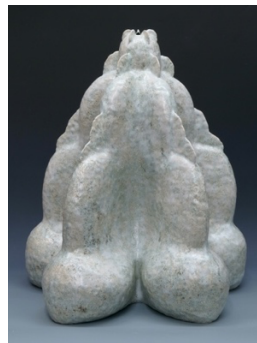

22.
Stupa
22"H x 21" x 21"
Stoneware, terra sigillata,
oxides, glaze
$3000